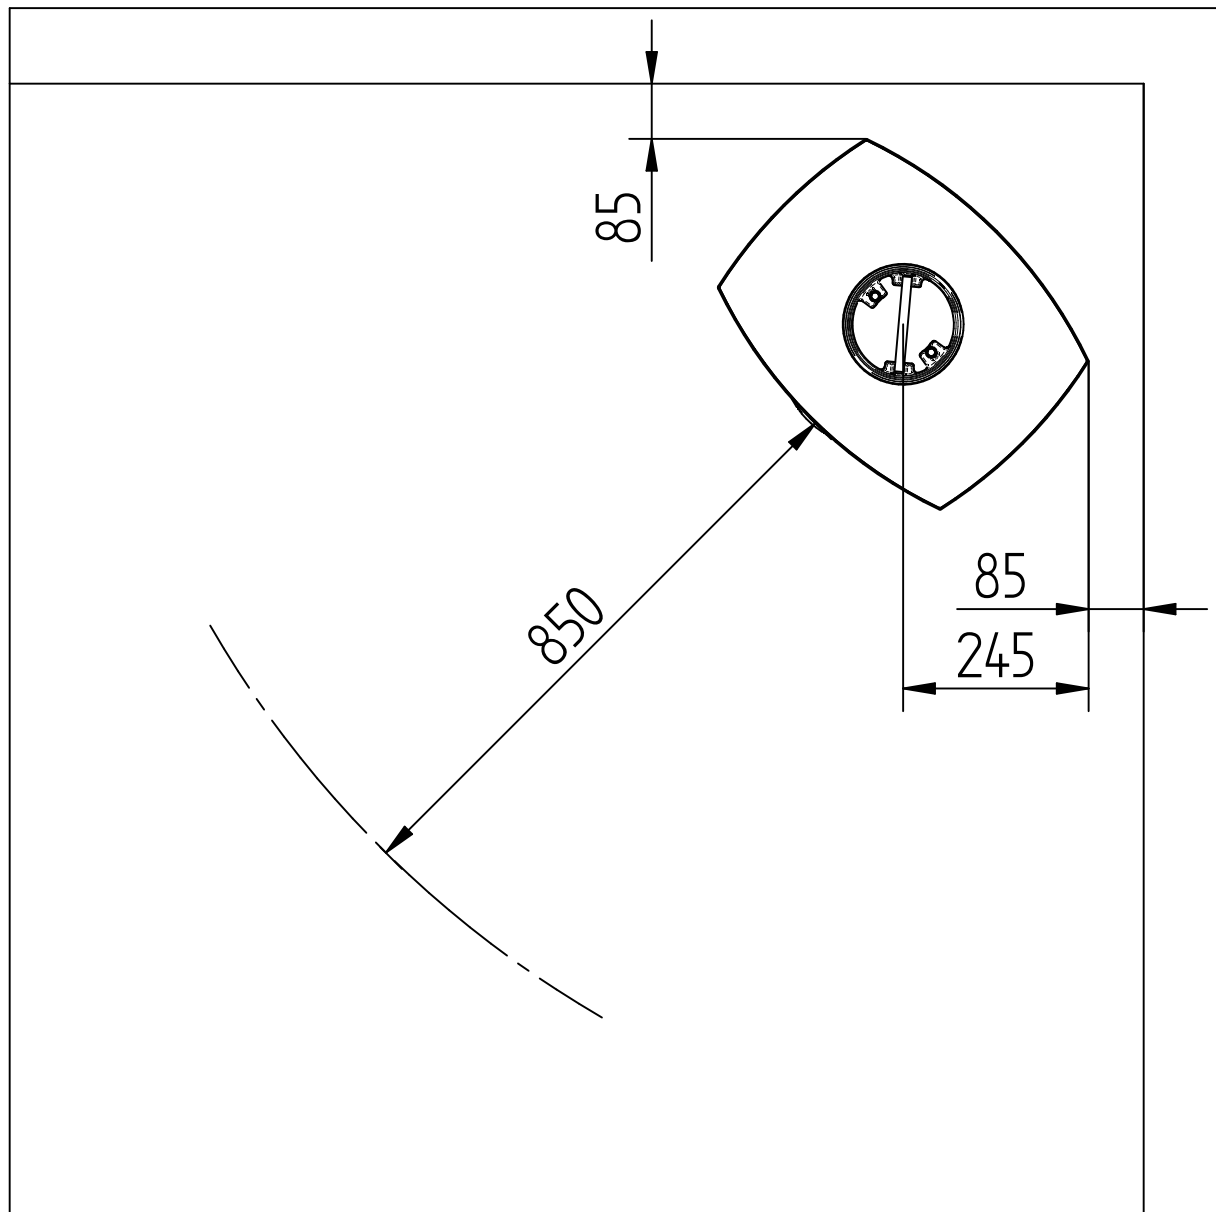

Model:

Bella w/o sideglass

Sheet/Sheets:

1 / 4

Straight behind - with insulated flues

ACC EN13240

Test report: Senza 300-ELAB-1883 EN

Model:

Bella w/o sideglass

Sheet/Sheets:

2 / 4

Straight behind - without insulated flues

ACC EN13240

Test report: Senza 300-ELAB-1883 EN

Model:

Bella w/o sideglass

Sheet/Sheets:

3 / 4

Corner - with insulated flues

ACC EN13240

Test report: Senza 300-ELAB-1883 EN

Model:

Bella w/o sideglass

Sheet/Sheets: