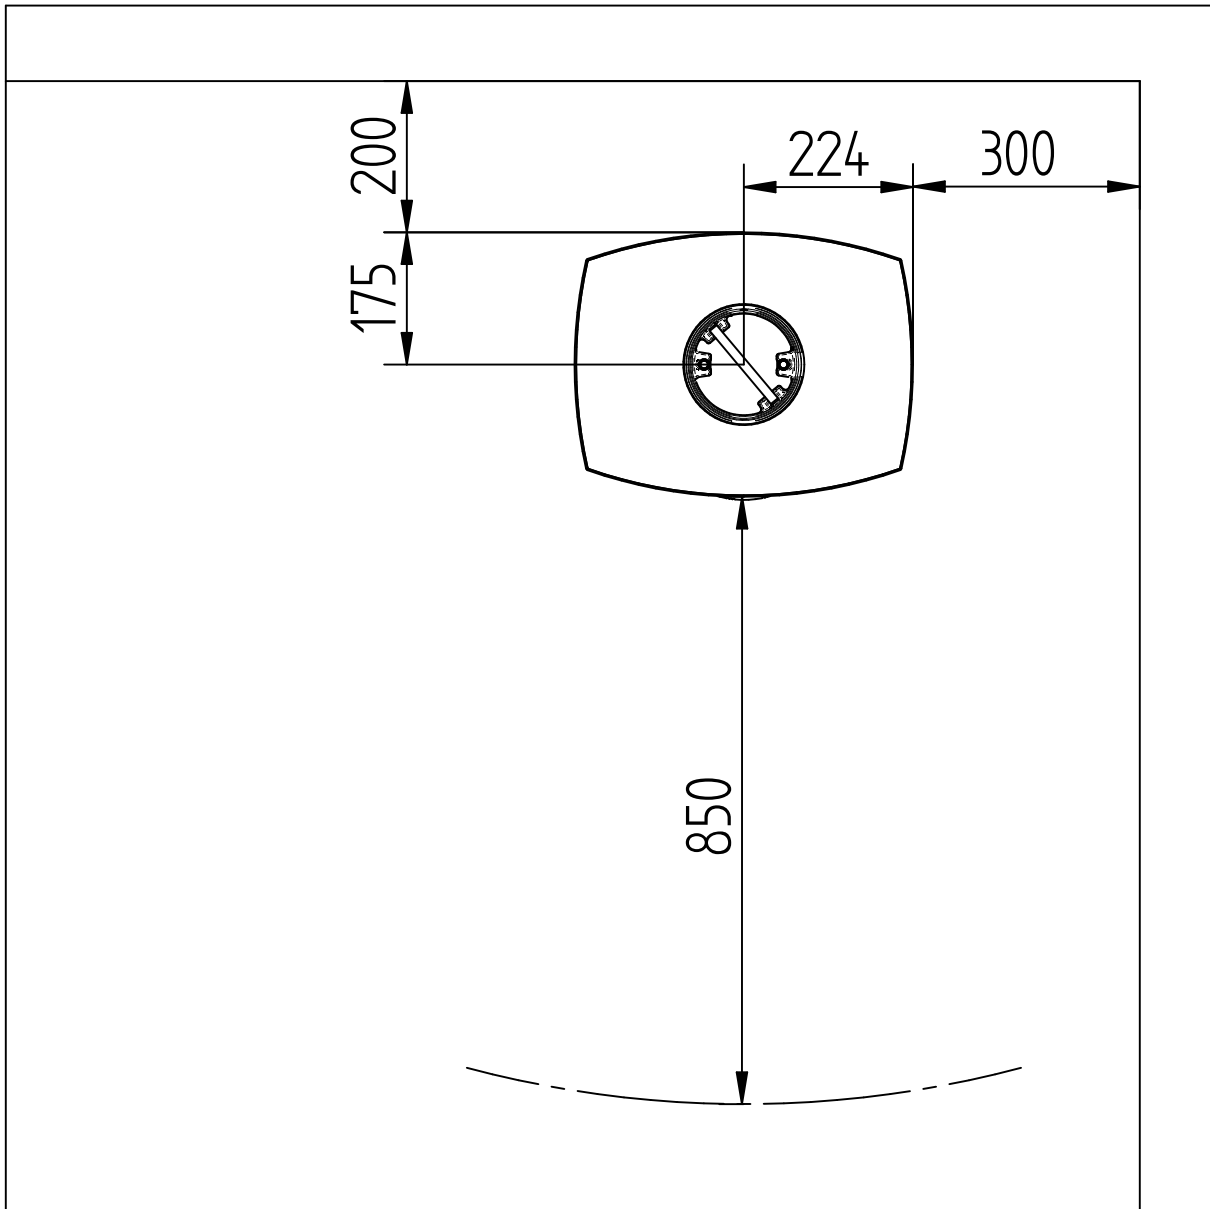

Model:

Bella w/o sideglass

Sheet/Sheets:

1 / 4

Straight behind - with insulated flues

ACC EN13240

Test report: Senza 300-ELAB-1883 EN

Model:

Bella w/o sideglass

Sheet/Sheets:

2 / 4

Straight behind - without insulated flues

ACC EN13240

Test report: Senza 300-ELAB-1883 EN

Model:

Bella w/o sideglass

Sheet/Sheets:

3 / 4

Corner - with insulated flues

ACC EN13240

Test report: Senza 300-ELAB-1883 EN

Model:

Bella w/o sideglass

Sheet/Sheets:

4 / 4

Corner - without insulated flues

ACC EN13240

Test report: Senza 300-ELAB-1883 EN