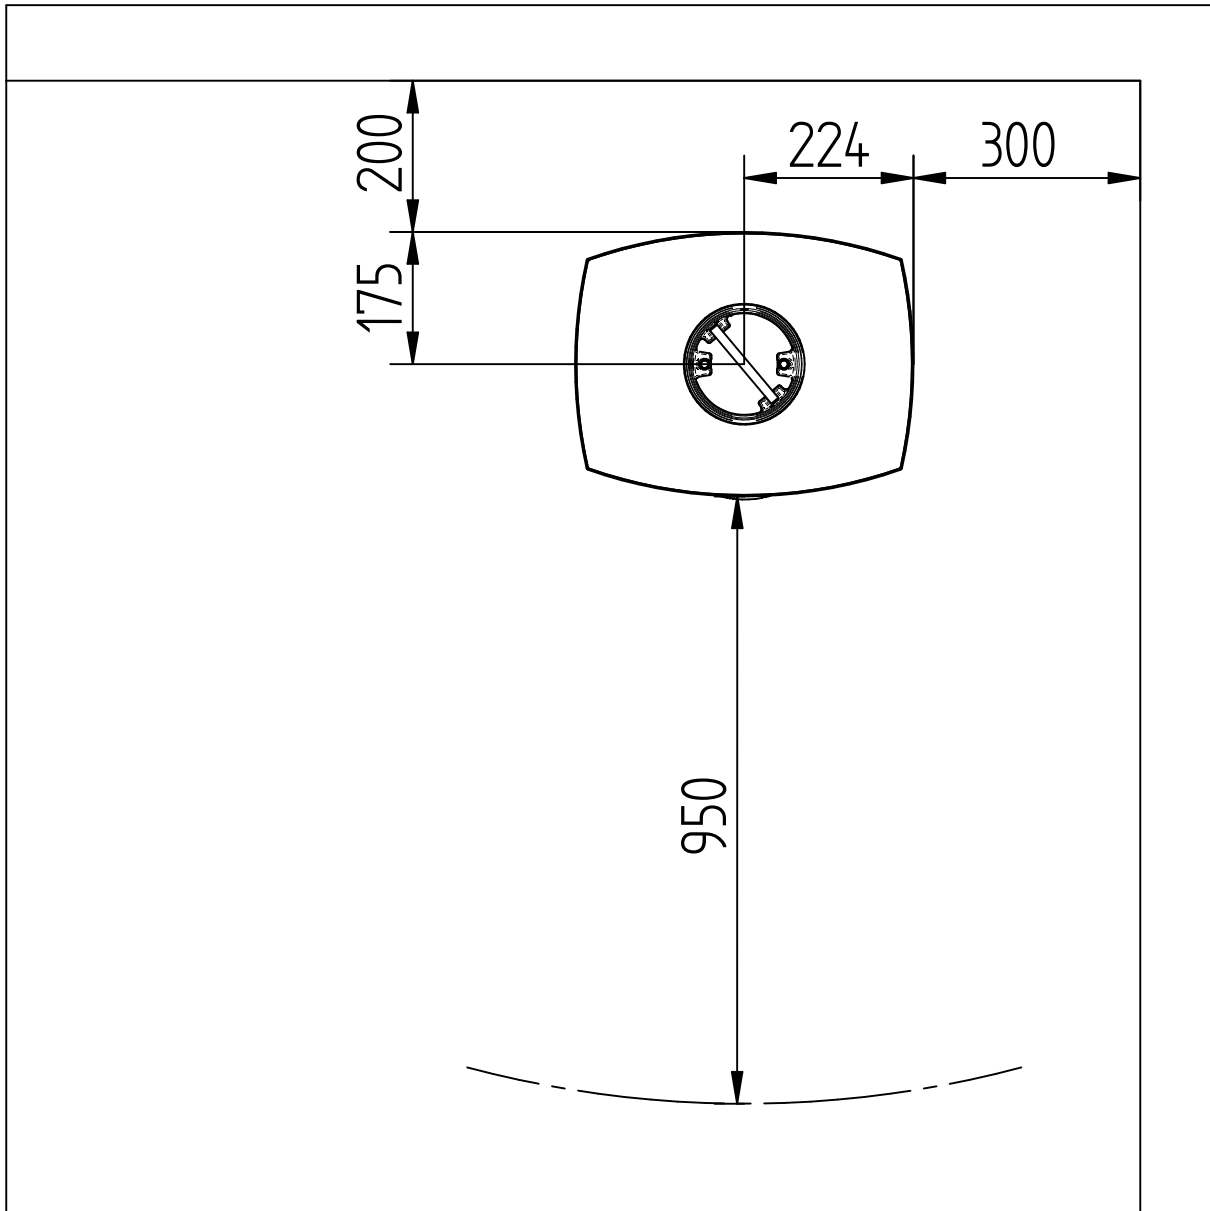

Model:

Bella w/o sideglass

Sheet/Sheets:

1 / 4

Straight behind - with insulated flues

ACC EN13240

Test report: Senza 300-ELAB-1883 EN

Model:

Bella w/o sideglass

Sheet/Sheets:

2 / 4

Straight behind - without insulated flues

ACC EN13240

Test report: Senza 300-ELAB-1883 EN

Model:

Bella w/o sideglass

Sheet/Sheets:

3 / 4

Corner - with insulated flues

ACC EN13240

Test report: Senza 300-ELAB-1883 EN

Model:

Bella w/o sideglass

Sheet/Sheets:

4 / 4

Corner - without insulated flues

ACC EN13240

Test report: Senza 300-ELAB-1883 EN