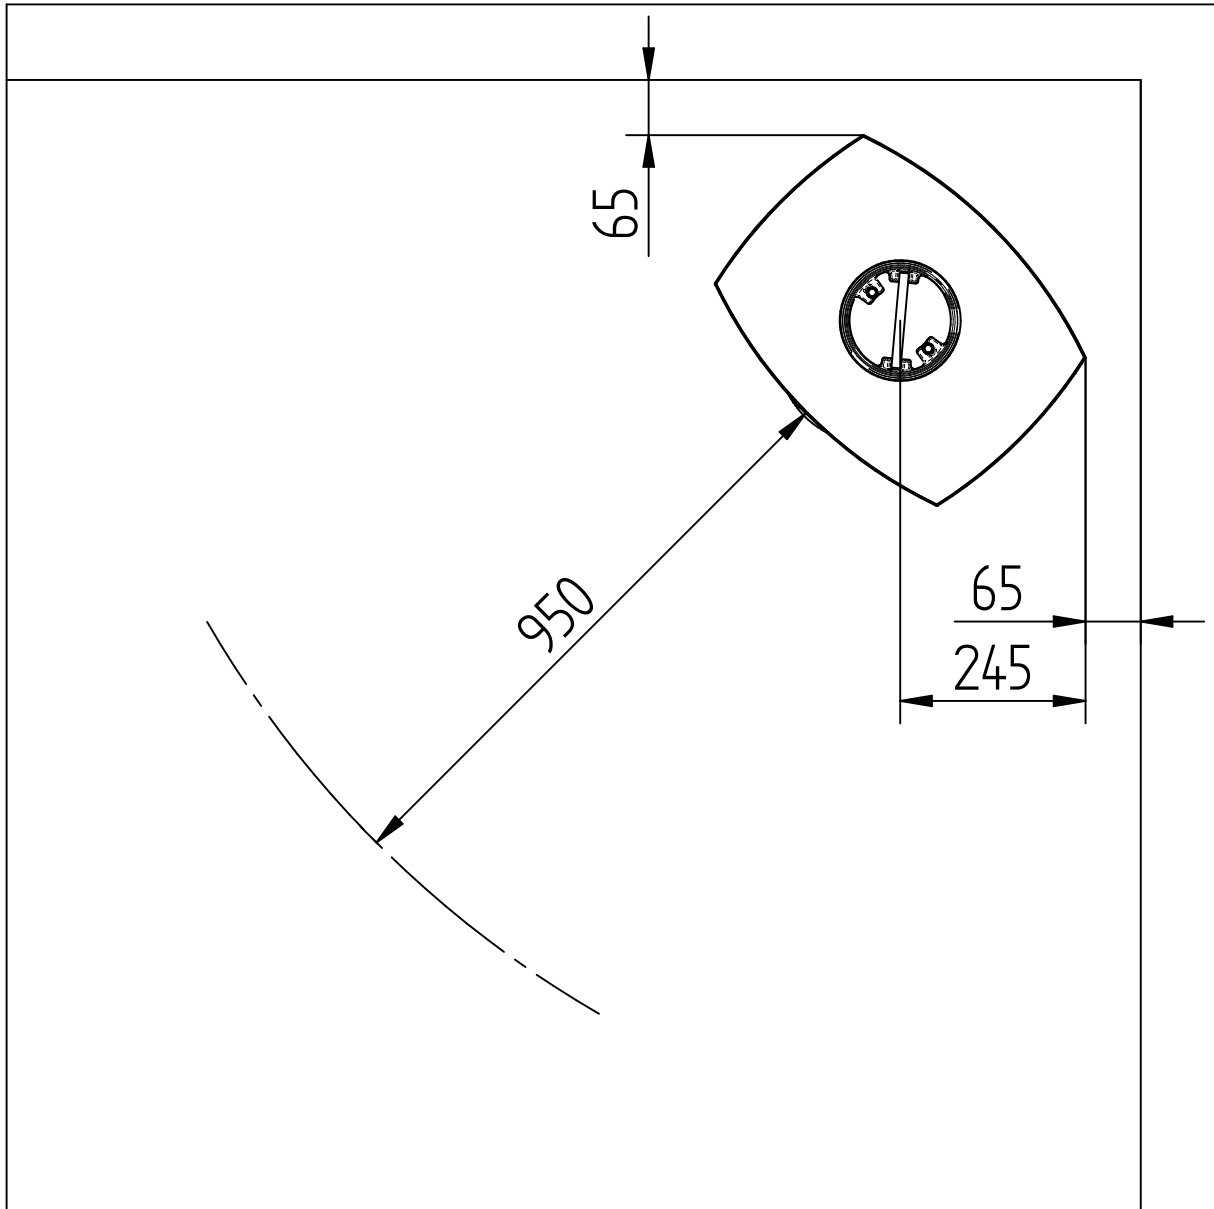

Bella w/o sideglass

Sheet/Sheets:

2 / 4

Straight behind - without insulated flues

ACC EN13240

Test report: Senza 300-ELAB-1883 EN

Model:

Bella w/o sideglass

Sheet/Sheets:

3 / 4

Corner - with insulated flues

ACC EN13240

Test report: Senza 300-ELAB-1883 EN

Model:

Bella w/o sideglass

Sheet/Sheets:

4 / 4

Corner - without insulated flues

ACC EN13240

Test report: Senza 300-ELAB-1883 EN