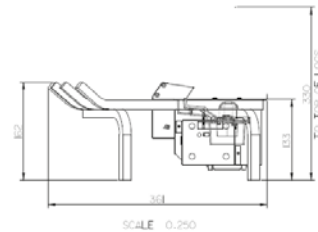

Silverton

230V/50Hz | 60 Watt

Experience Better Living

Afmetingen