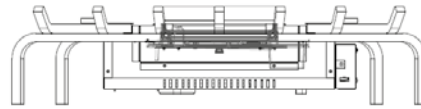

Silverton

230V/50Hz | 60 Watt

Experience Better Living

Afmetingen