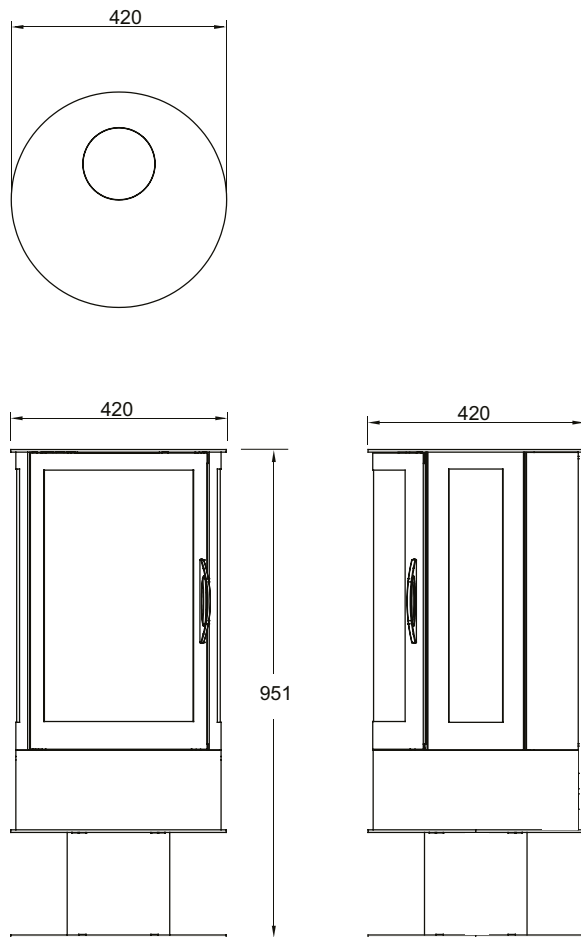

TVS2000

TRU VIZION SOLUTION INSERT 650

Note: Dimensions stated are in millimetres unless otherwise stated and may be subject to a small tolerance.

TRU VIZION SOLUTION STOVE

TRU VIZION SOLUTION BLACKTHORN

TRU VIZION SOLUTION MEUBELS