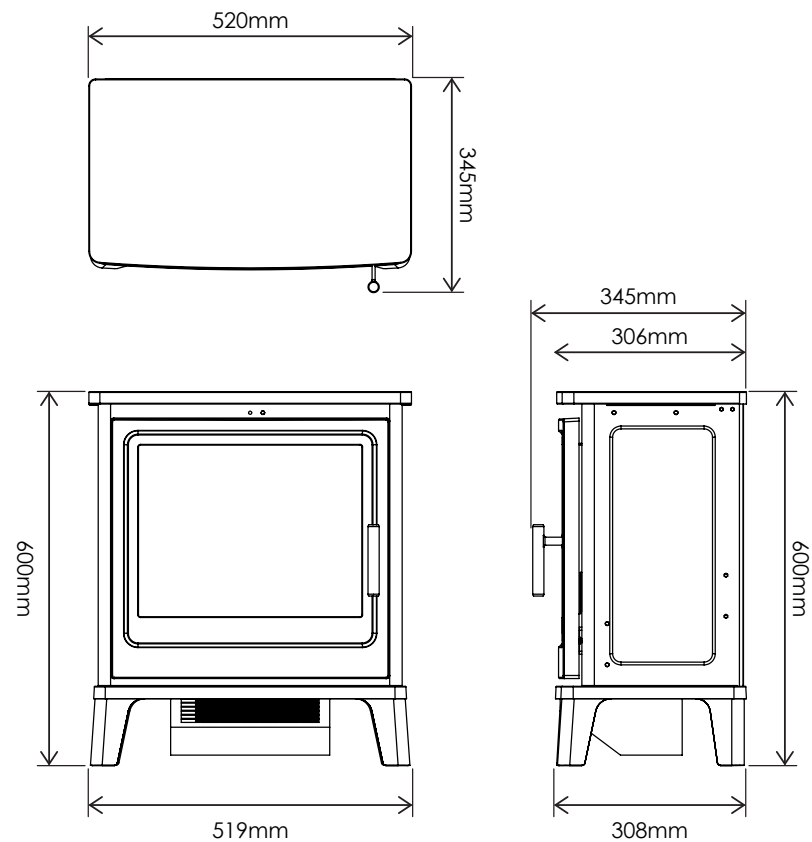

TVS2000

TRU VIZION SOLUTION INSERT 650

Note: Dimensions stated are in millimetres unless otherwise stated and may be subject to a small tolerance.

TRU VIZION SOLUTION STOVE

TRU VIZION SOLUTION BLACKTHORN

TRU VIZION SOLUTION MEUBELS

| Afmetingen | | | | | | | | | |
|-------------|------|------|-----|-----|------|-----|-----|------------|-------------|
| | A | B | C | D | E | F | G | HOOGTE (C) | BREEDTE (A) |
| 750 | 1245 | 1245 | 152 | 152 | 1143 | 216 | 580 | 1249 | 1118 |
| 1000 | 1473 | 1473 | 152 | 152 | 1371 | 216 | 305 | 1524 | 1168 |
| 1250 | 1723 | 1723 | 152 | 152 | 1621 | 216 | 305 | 1524 | 1400 |
| 1500 | 1973 | 1973 | 152 | 152 | 1871 | 216 | 305 | 1524 | 1650 |

DIEPTE: 410mm mantel & haard / 360mm basis

DIEPTE: 305mm haard / 255mm mantel

FAIR FIRES

solution 