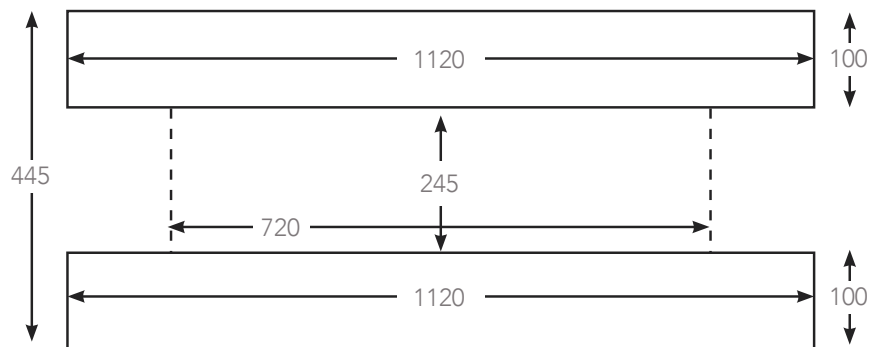

DIEPTE: 305mm haard / 255mm mantel