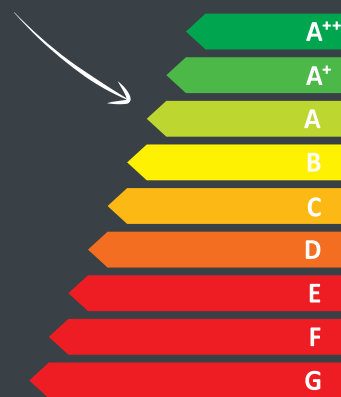

wanders
fires & stoves

Square 40G

Square 40G

Square 40G Wall

Square 40G Wall

Black | In: 5,3 kW

wanders
fires & stoves

Square 60G

Square 60G front

Square 60G left/right

Square 60G trilateral

Square 60G right

Square 60G front

Square 60G trilateral

Black | In: 4,8 kW

ECO