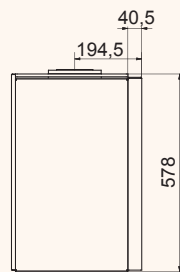

wanders
fires & stoves

Square 40G

Square 40G

Square 40G Wall

Square 40G Wall

Black | In: 5,3 kW

wanders
fires & stoves

Square 60G