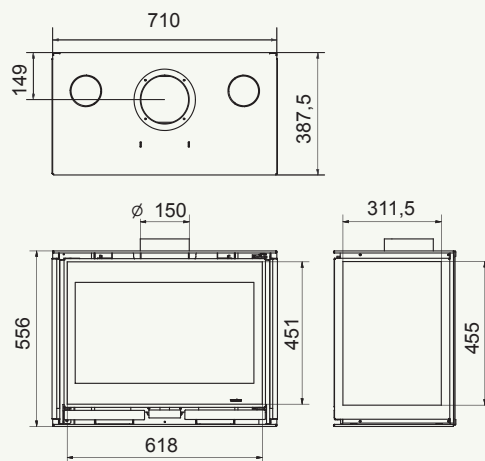

Square 68 trilateral