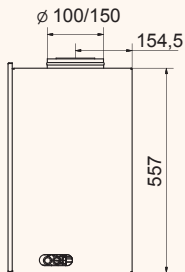

wanders
fires & stoves

Square 40G

Square 40G

Square 40G Wall

Square 40G Wall

Black | In: 5,3 kW

wanders
fires & stoves

Square 60G