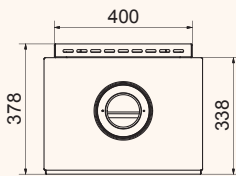

Square 40G

Square 40G

Square 40G Wall