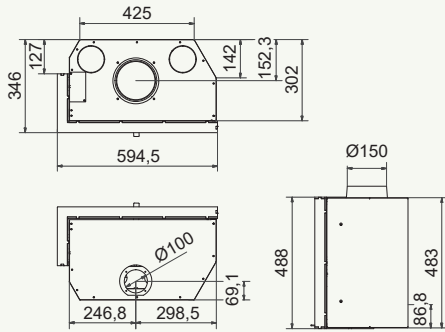

S 75 front

S60 front: Black | 5-7 kW

S68 front: Black | 6-8 kW

S75 front: Black | 8-10 kW

wanders
fires & stoves

S 60 / 75 corner

S 60 corner

S 75 corner