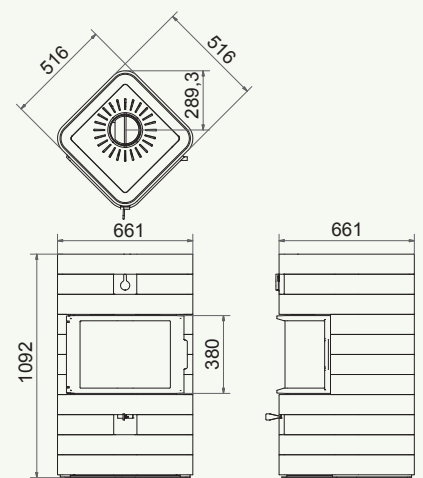

Platane concrete