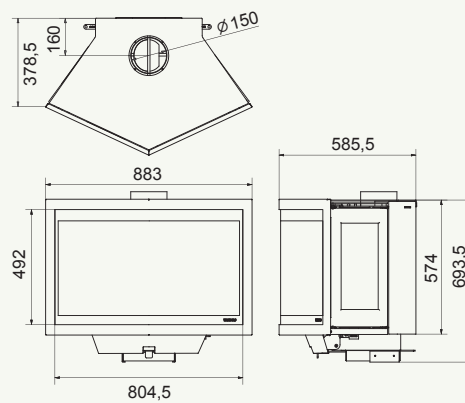

Black Diamond