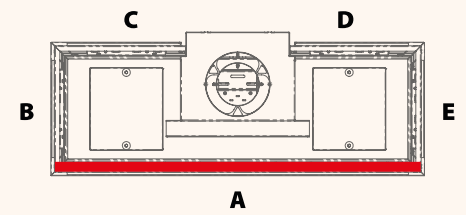

Danta 500 / 800

Danta 500

Danta 800