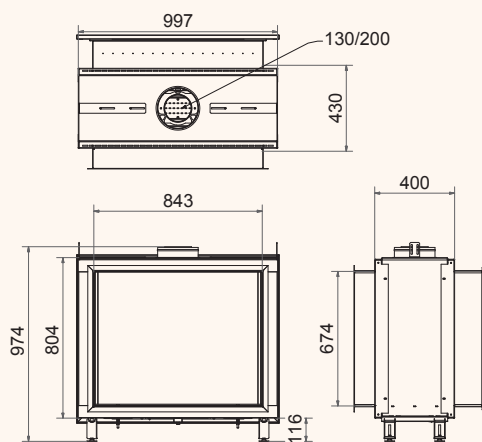

Koto

Black | In: 11,7 kW

ECO

wanders
fires & stoves

Douglas

Douglas

Douglas inside/outside

Douglas