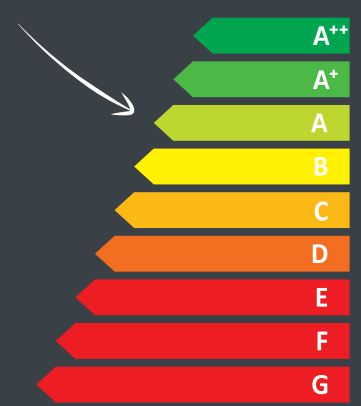

Black | 5-8 kW

Ø 150 % 82,0  B²

 **wanders**
fires & stoves

Peppel

Peppel

Black | 6,0 kW

wanders
fires & stoves

wanders
fires & stoves