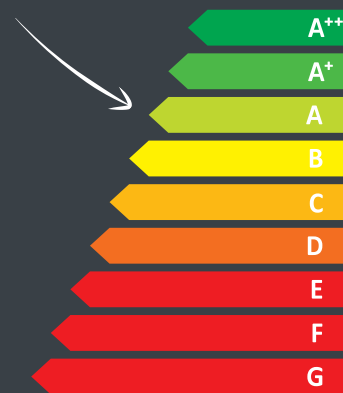

Square 60G front

Square 60G left/right

Square 60G trilateral

Square 60G right

Square 60G front

Square 60G trilateral

Black | In: 4,8 kW

ECO

Black Pearl

Black Diamond

Black Pearl: Black | 8-10 kW

Black Diamond: Black | 8-10 kW

wanders
fires & stoves

S Black Edition / Ruby

S 60 Black Edition

S 75 Black Edition

Ruby

Ruby

Ruby

S 60 Black Edition

S 60/75 Black Edition

S60 Black Edition: Black | 5-7 kW

S75 Black Edition: Black | 8-10 kW

Ruby: Black | 8-10 kW