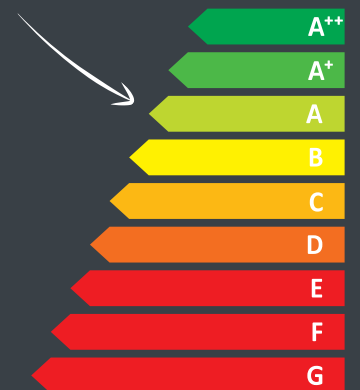

wanders
fires & stoves