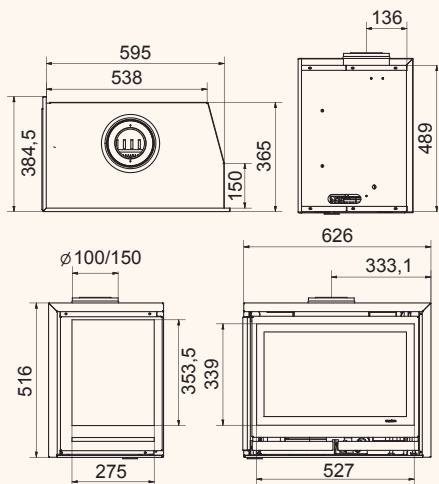

Square 60G left/right