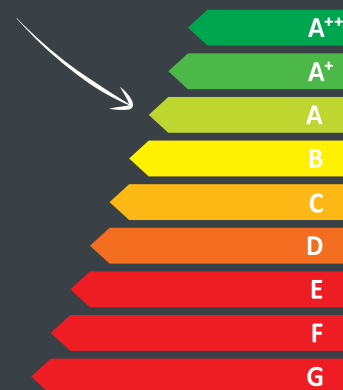

S60 front: Black | 5-7 kW

S68 front: Black | 6-8 kW

S75 front: Black | 8-10 kW