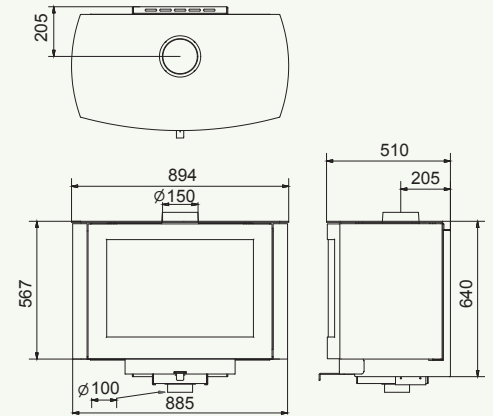

S Black Edition / Ruby

S 60 Black Edition

S 75 Black Edition

Ruby