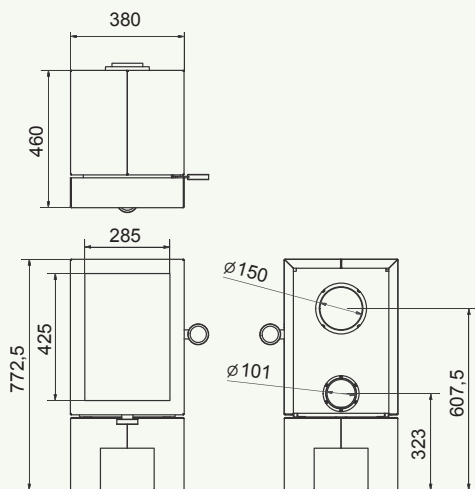

Oak

Oak

Oak Concrete Grey