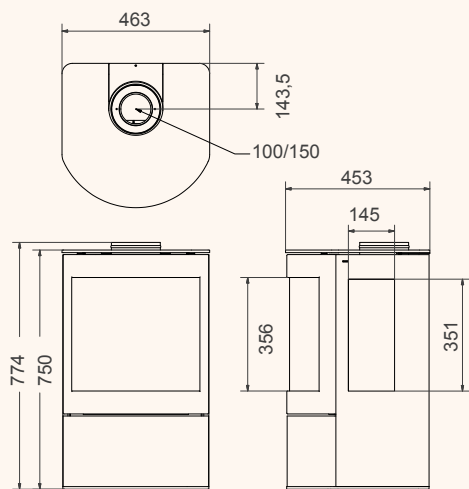

Balsa

Balsa 75