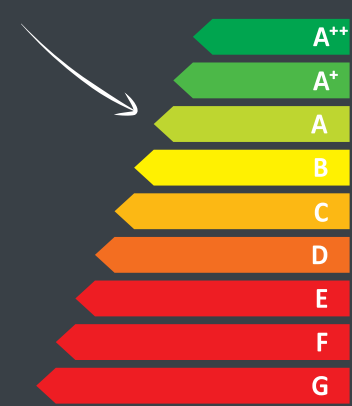

Balsa 75 / 100

Black | In: 6,2 kW

wanders
fires & stoves

Tali

Tali

Tali

Black | In: 6,2 kW

ECO

Square 60G front

Square 60G left/right

Square 60G trilateral

Square 60G right

Square 60G front

Square 60G trilateral

Black | In: 4,8 kW

ECO