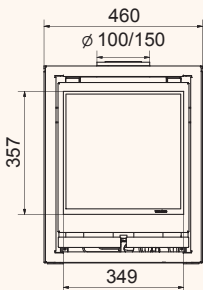

Square 40G

Square 40G

Square 40G Wall