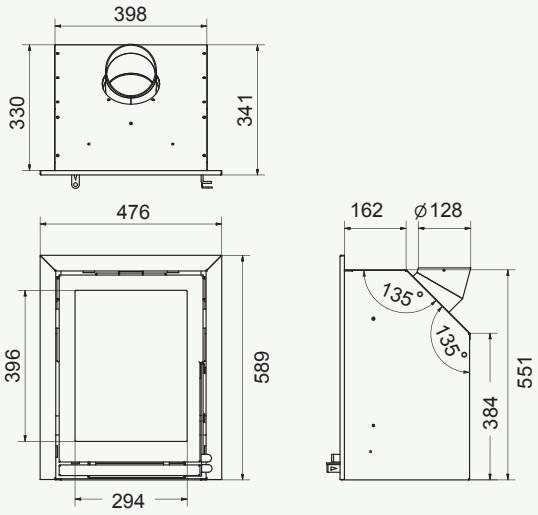

Marvic

Marvic

Black | 5-8 kW

Ø 150   % 82,0   B²

wanders
fires & stoves