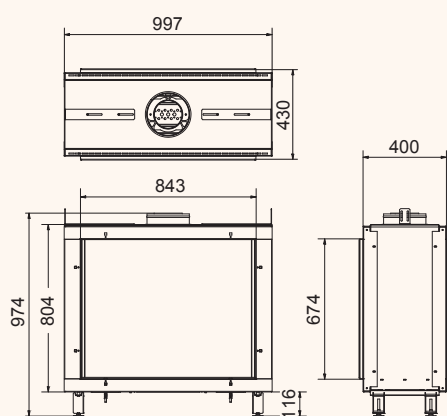

Koto

Black | In: 11,7 kW

ECO

wanders
fires & stoves

Douglas

Douglas

Douglas inside/outside

Douglas