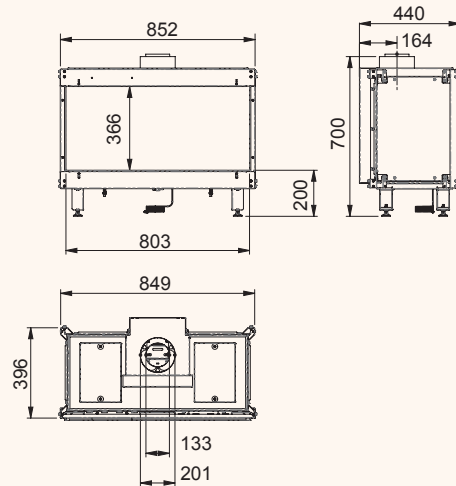

Danta 500 / 800

Danta 500

Danta 800