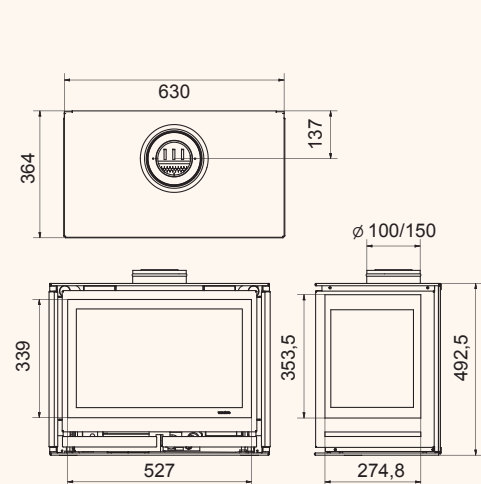

Square 60G front

Square 60G left/right

Square 60G trilateral

Square 60G right

Square 60G front

Square 60G trilateral

Black | In: 4,8 kW

ECO