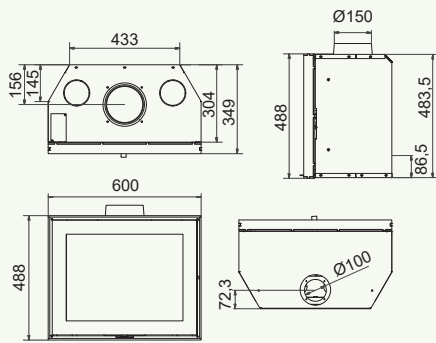

S 60 / 68 / 75 front

S 60 front