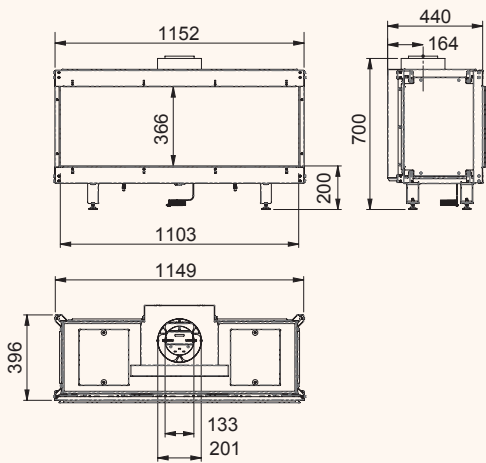

Danta 1100 / 1400

Danta 1100

Danta 1400