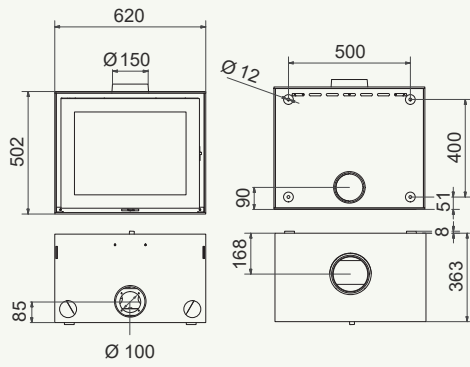

S Black Edition / Ruby

S 60 Black Edition