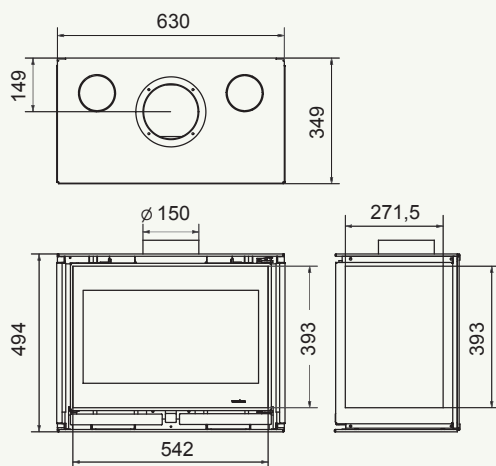

S 60 corner

S 75 corner

S 75 corner

S60 corner: Black | 5-7 kW

S75 corner: Black | 8-10 kW

wanders
fires & stoves

Square 60 / 68 trilateral

Square 60 trilateral