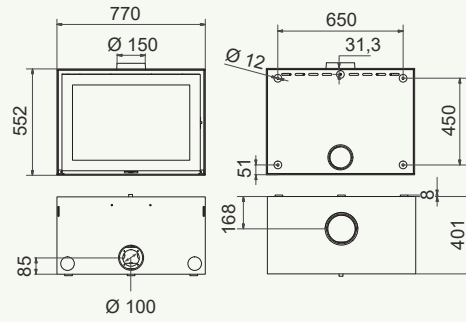

S 75 Black Edition