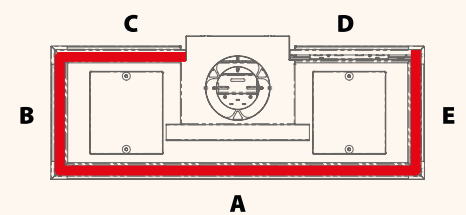

Danta 500 / 800

Danta 500

Danta 800