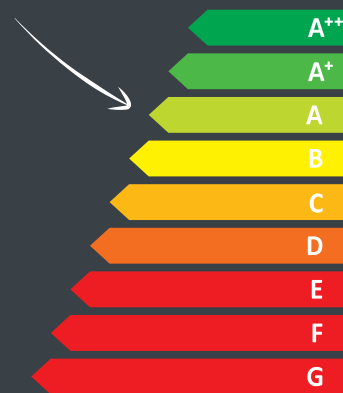

Elm base L

Elm original

Elm M

Elm L

Elm L

Elm L

Elm: Black | 5-7 kW

wanders
fires & stoves