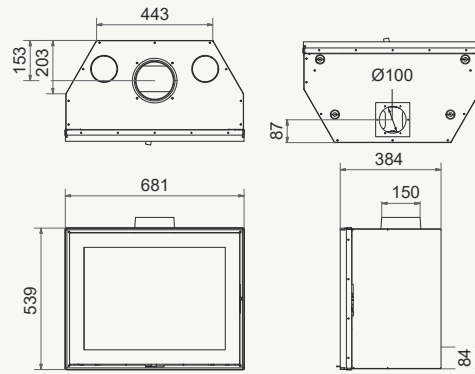

S 60 / 68 / 75 front

S 68 front

S 75 front