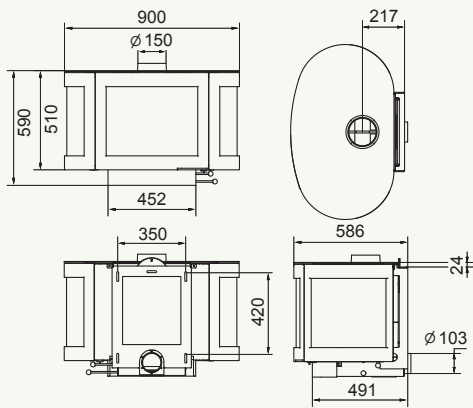

Black Pearl / Black Diamond

Black Pearl