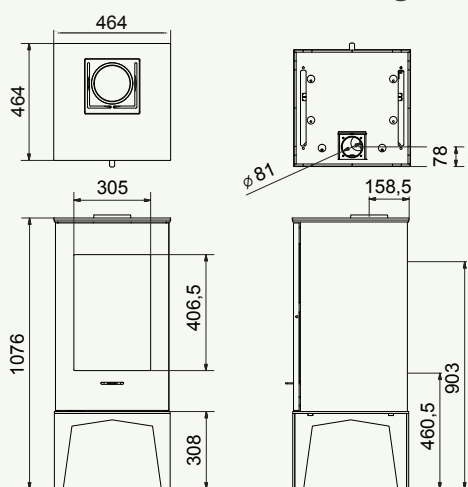

Elm

Elm original