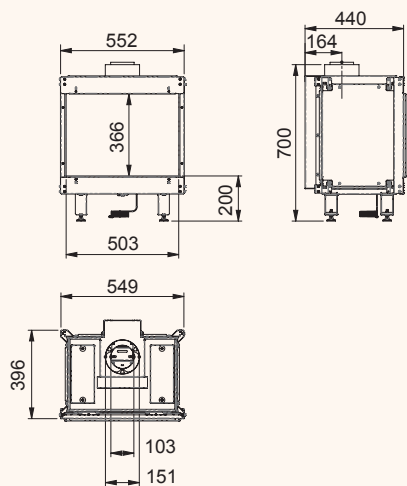

Danta 500 / 800

Danta 500