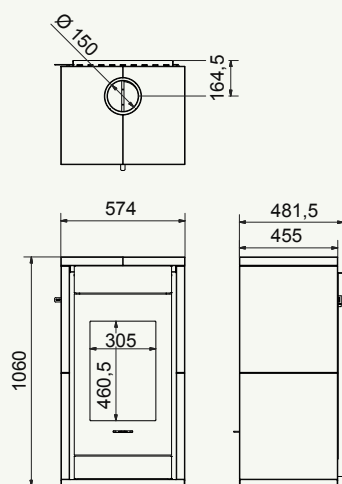

Pecan eco

Pecan eco S