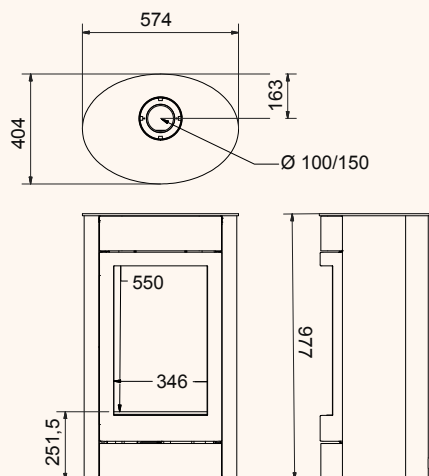

Tali

Tali

Black | In: 6,2 kW

ECO