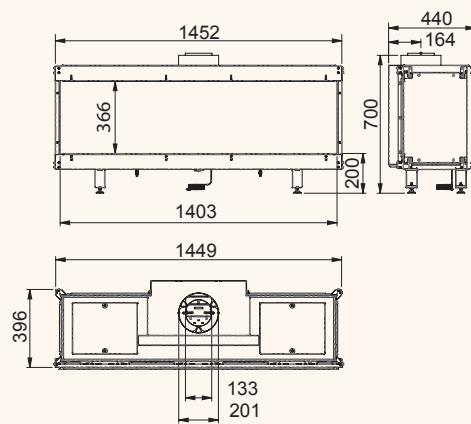

Danta 1100 / 1400

Danta 1100

Danta 1400