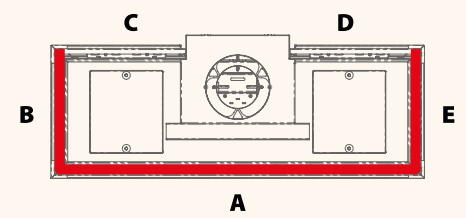

Danta 500 / 800

Danta 500

Danta 800