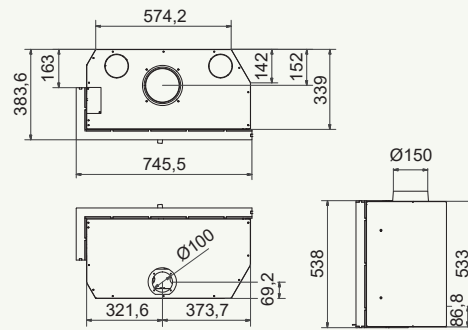

S 75 front

S60 front: Black | 5-7 kW

S68 front: Black | 6-8 kW

S75 front: Black | 8-10 kW

wanders
fires & stoves

S 60 / 75 corner

S 60 corner

S 75 corner