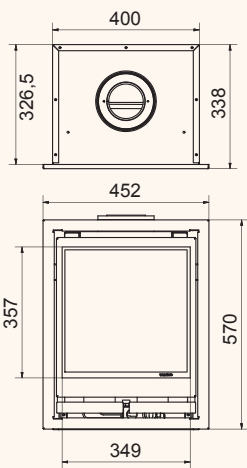

Square 40G

Square 40G