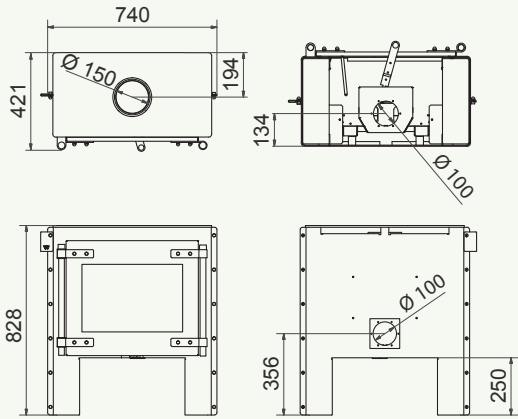

Black | 5-8 kW

Ø 150 % 82,0  B²

 **wanders**
fires & stoves

Peppel

Peppel

Black | 6,0 kW

wanders
fires & stoves

wanders
fires & stoves