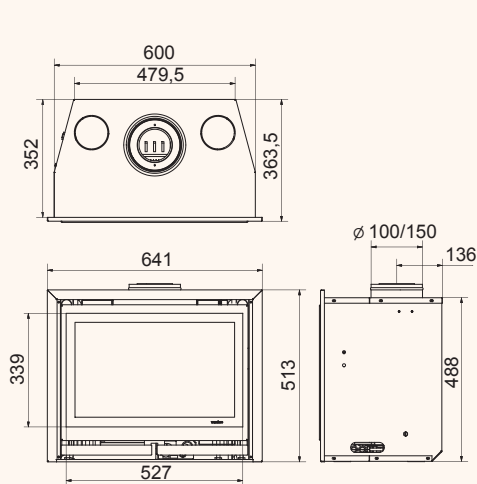

Square 60G

Square 60G front