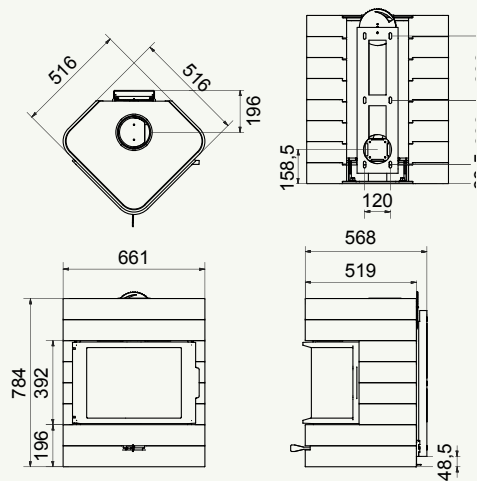

Platane

Platane concrete wall