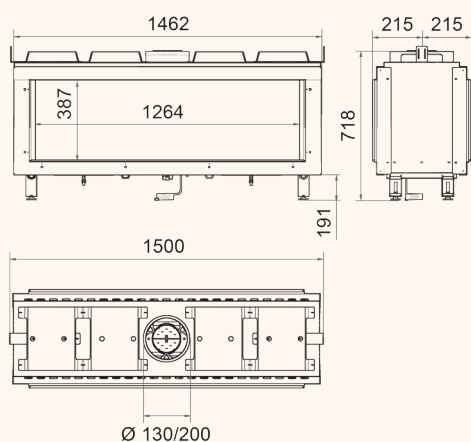

Koto

Koto

Koto inside/outside