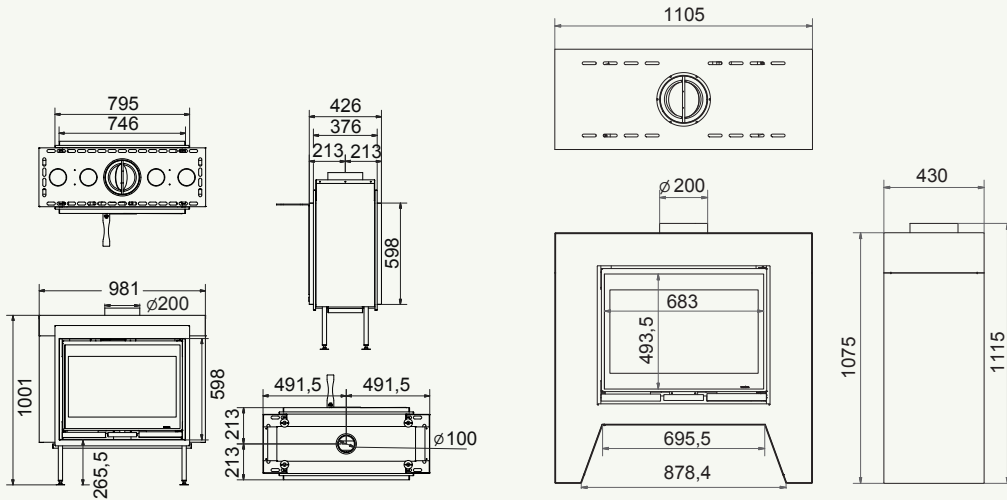

Square 68 trilateral

Square 60 trilateral

Square 60 trilateral Black | 5-7 kW

Square 68 trilateral Black | 7-9 kW

wanders
fires & stoves

Square 75 tunnel / Jules

Square 75 tunnel

Jules